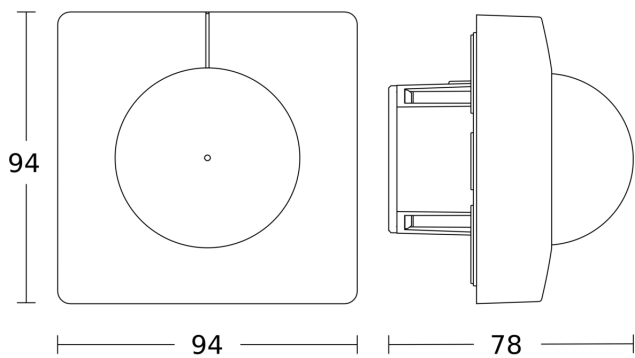

# IS 345

DALI-2 APC - in-ceiling installation, sq.

EAN 4007841 080648

Article number 080648

Dimension Drawing 1

Dimension Drawing 2